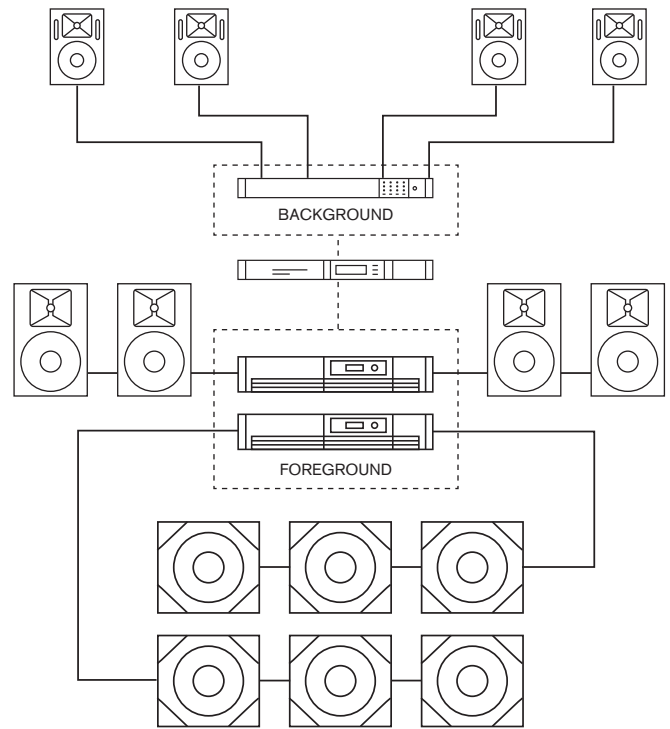

BARS & CLUBS

SYSTEM EXAMPLE FOR BACKGROUND & FOREGROUND AUDIO

System overview

EVID-S loudspeakers provide full-range coverage for background music in bar and patio areas. EVC loudspeakers supply more robust support for foreground music in areas such as the dance floor or performance areas.

System benefits

EVC and EVID-S can be used together to provide full audio coverage to different areas.

Unique Dynacord technologies for reduced cost of ownership, low energy consumption, flexible power usage and system protection included in V series and C series amplifiers.

MXE5 can be used as the audio matrix and system controller with intuitive zone mixing features and Dante connection. TPC-1 and WPN-1 wall panels can also be added for desired end-user control.

DYNACORD | ELECTRONICS

1x V600:4 (bar and patio)

1x C2800FDi (performance system - mid-high loudspeakers)

1x C3600FDi (performance system - subwoofers)

Optional: 1x MXE5

ELECTRO-VOICE | LOUDSPEAKERS

4x EVID-S5.2T (background)

4x EVC-1152 (mid-high loudspeakers)

6x EVC-1181S (subwoofers)

If you need it, we've got it

Electro-Voice offers the industry's most complete portfolio of installation-dedicated loudspeaker solutions, with acoustically and aesthetically matched surface-mount, ceiling-mount, pendant-mount and flush-mount models for spaces of every size and shape, indoors or outdoors.

Models from each series may be mixed and matched for consistent performance across any application, providing system designers with complementary building blocks to address the needs of a wide range of venues and acoustical challenges.